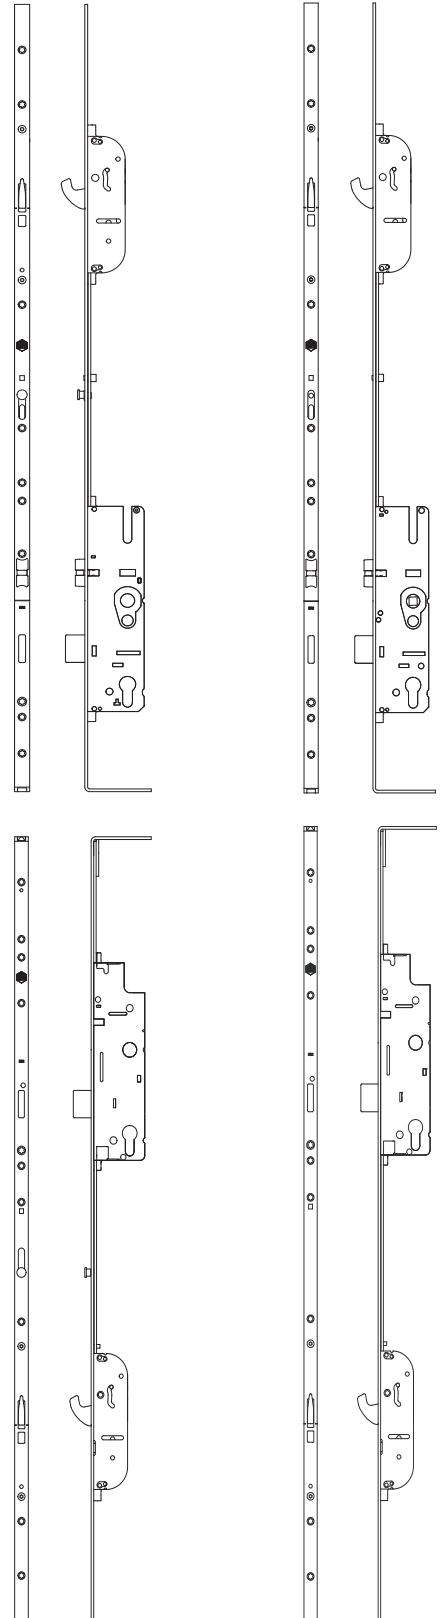

## Maco Stable Door Lock

A purpose made stable door lock to complement the existing **Maco PROTECT** range.

This innovative door locking solution designed with you in mind. A secure and flexible method which allows you to meet the needs of a traditional stable door whilst retaining the security and weatherseal of a single door.

### Features:

- Top lock has full lever/lever operated gearbox with latch and deadbolt, this works independently allowing the top sash to open whilst the bottom sash remains locked in place.
- The bottom lock has a cylinder operated gearbox with deadbolt, when unlocked the shootbolt is thrown into the top sash allowing both sashes to be opened as a single door.
- When both sashes are locked together the security and weatherseal of a single door are retained.

Available in two locking combinations and backsets.

35mm Backset with 2 Hook and 2 iS cam  
 45mm Backset with 2 Hook and 2 i.S cam  
 35mm Backset with 2 Hooks  
 45mm Backset with 2 Hooks

- Part of the Maco PROTECT Multi Point locking range

TECHNOLOGY IN MOTION

Top and bottom sashes lock together to form one door

**MACO DOOR & WINDOW  
HARDWARE(U.K.) LTD**

EUROLINK INDUSTRIAL CENTRE  
CASTLE ROAD, SITTINGBOURNE  
KENT ME10 3LY  
TEL +44 (0)1795 433900  
FAX +44 (0)1795 433902  
enquiry@macouk.net  
www.macouk.net